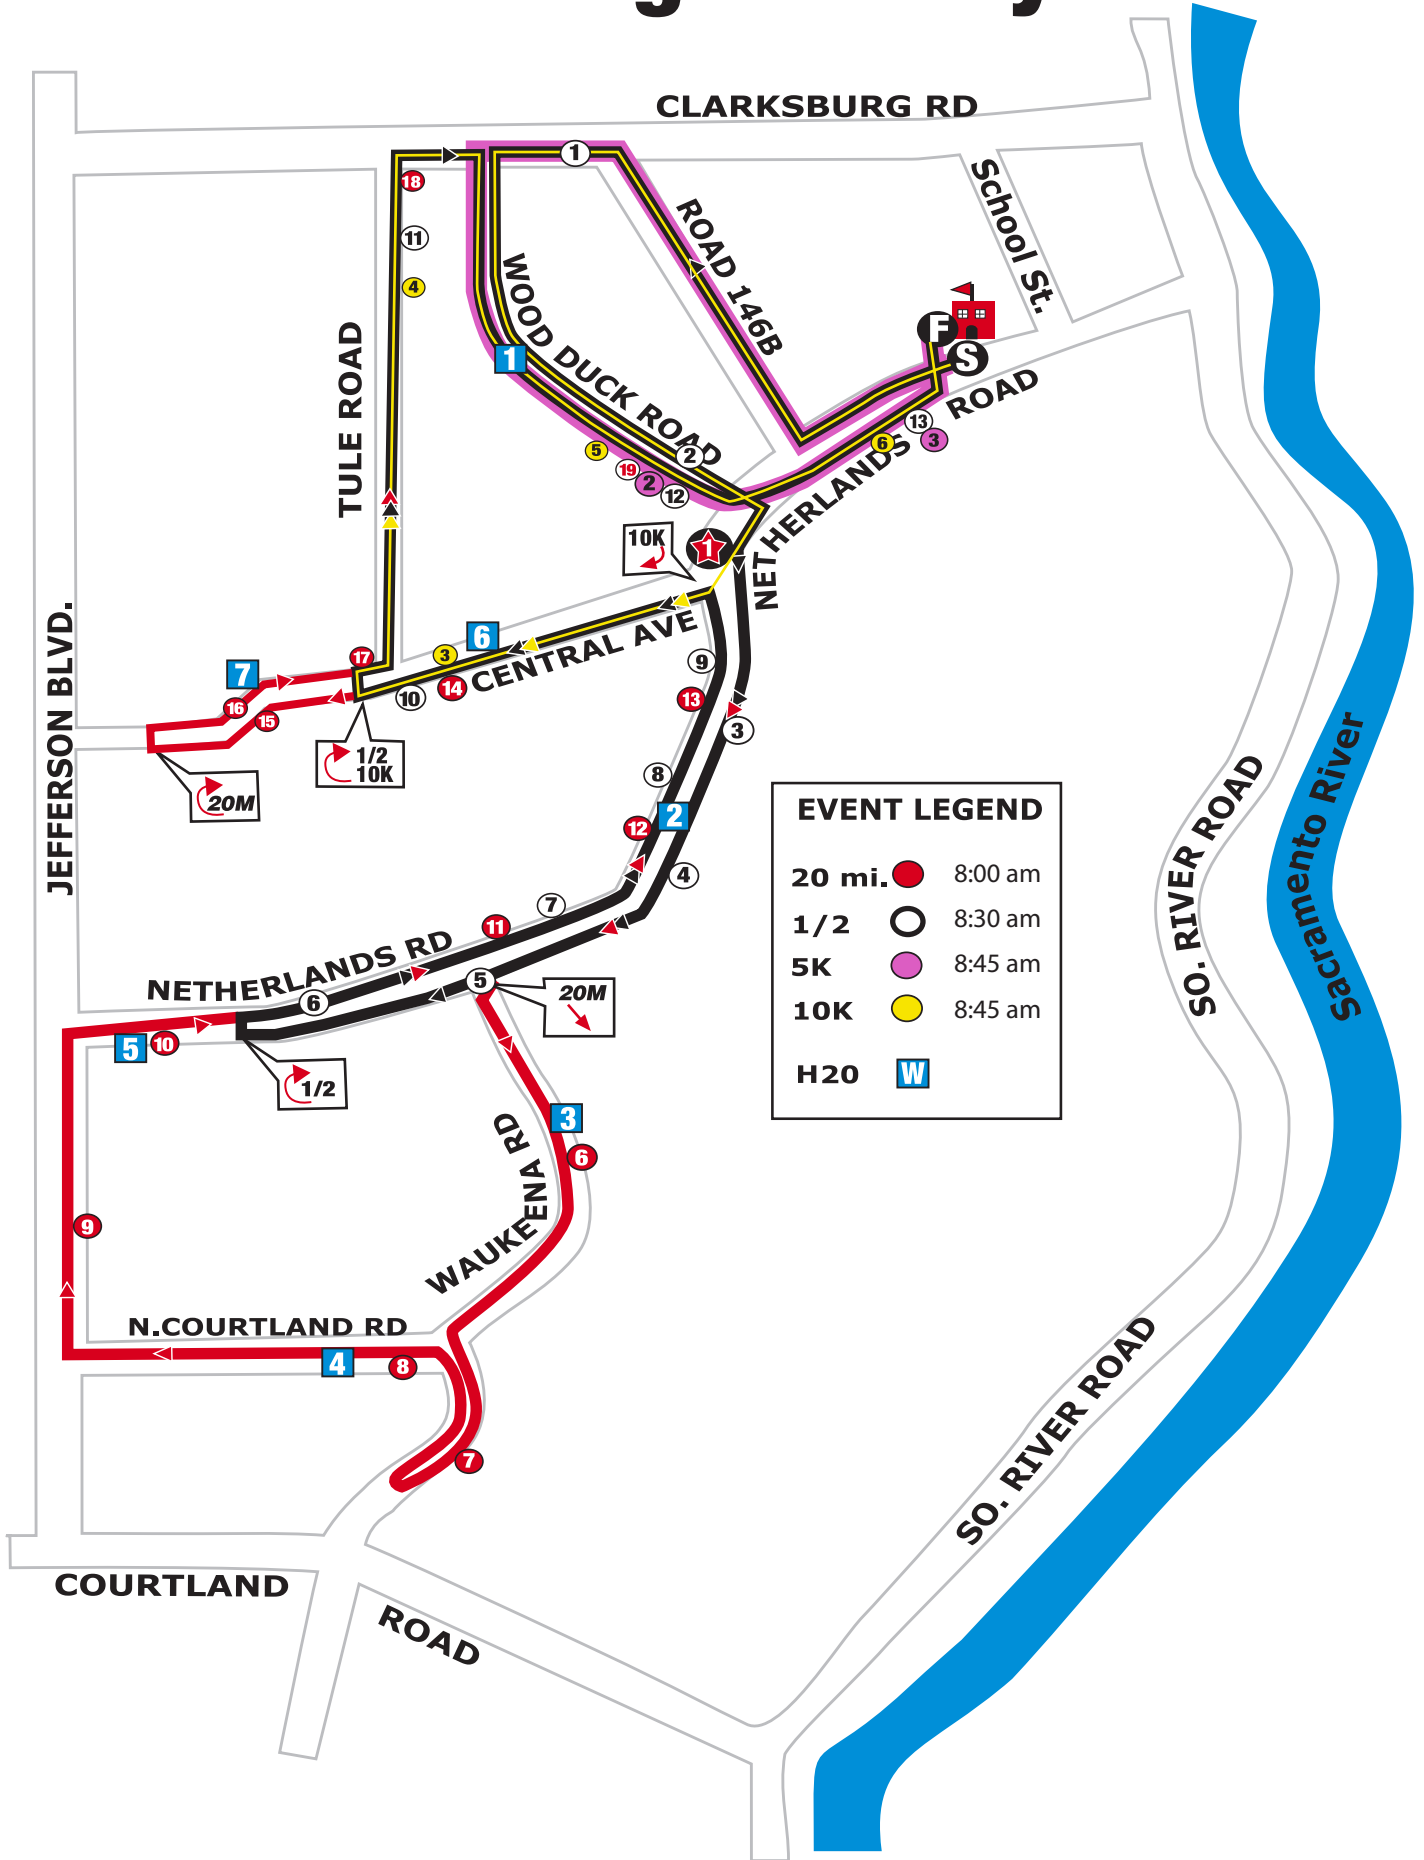

Clarksburg Country Run

EVENT LEGEND	
20 mi.	● 8:00 am
1/2	○ 8:30 am
5K	● 8:45 am
10K	● 8:45 am
H2O	W