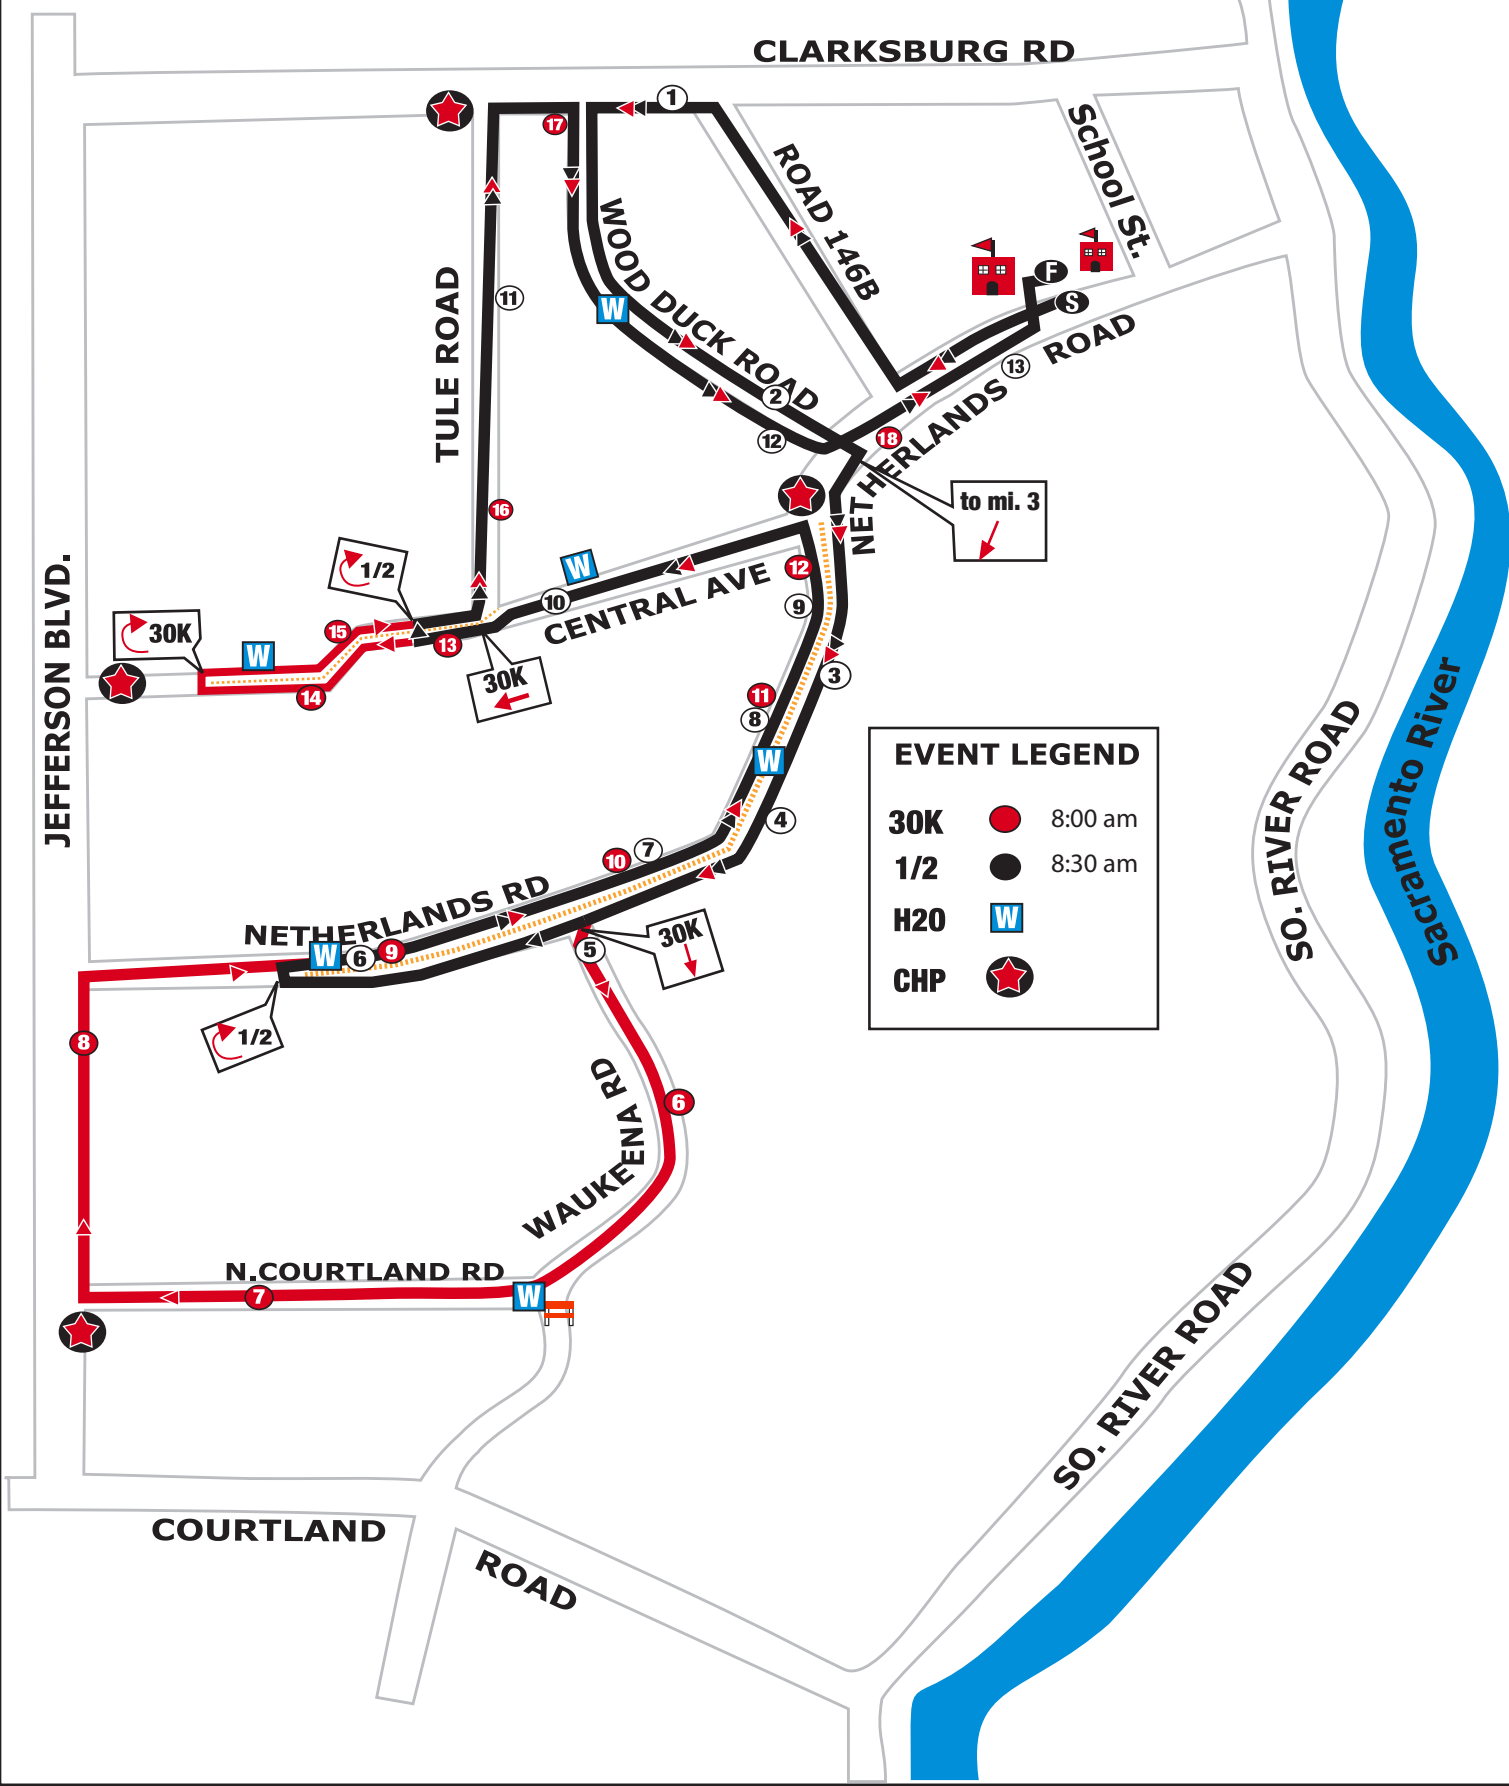

Clarksburg Country Run

30K & Half Marathon

EVENT LEGEND		
30K		8:00 am
1/2		8:30 am
H2O		
CHP		

to mi. 3